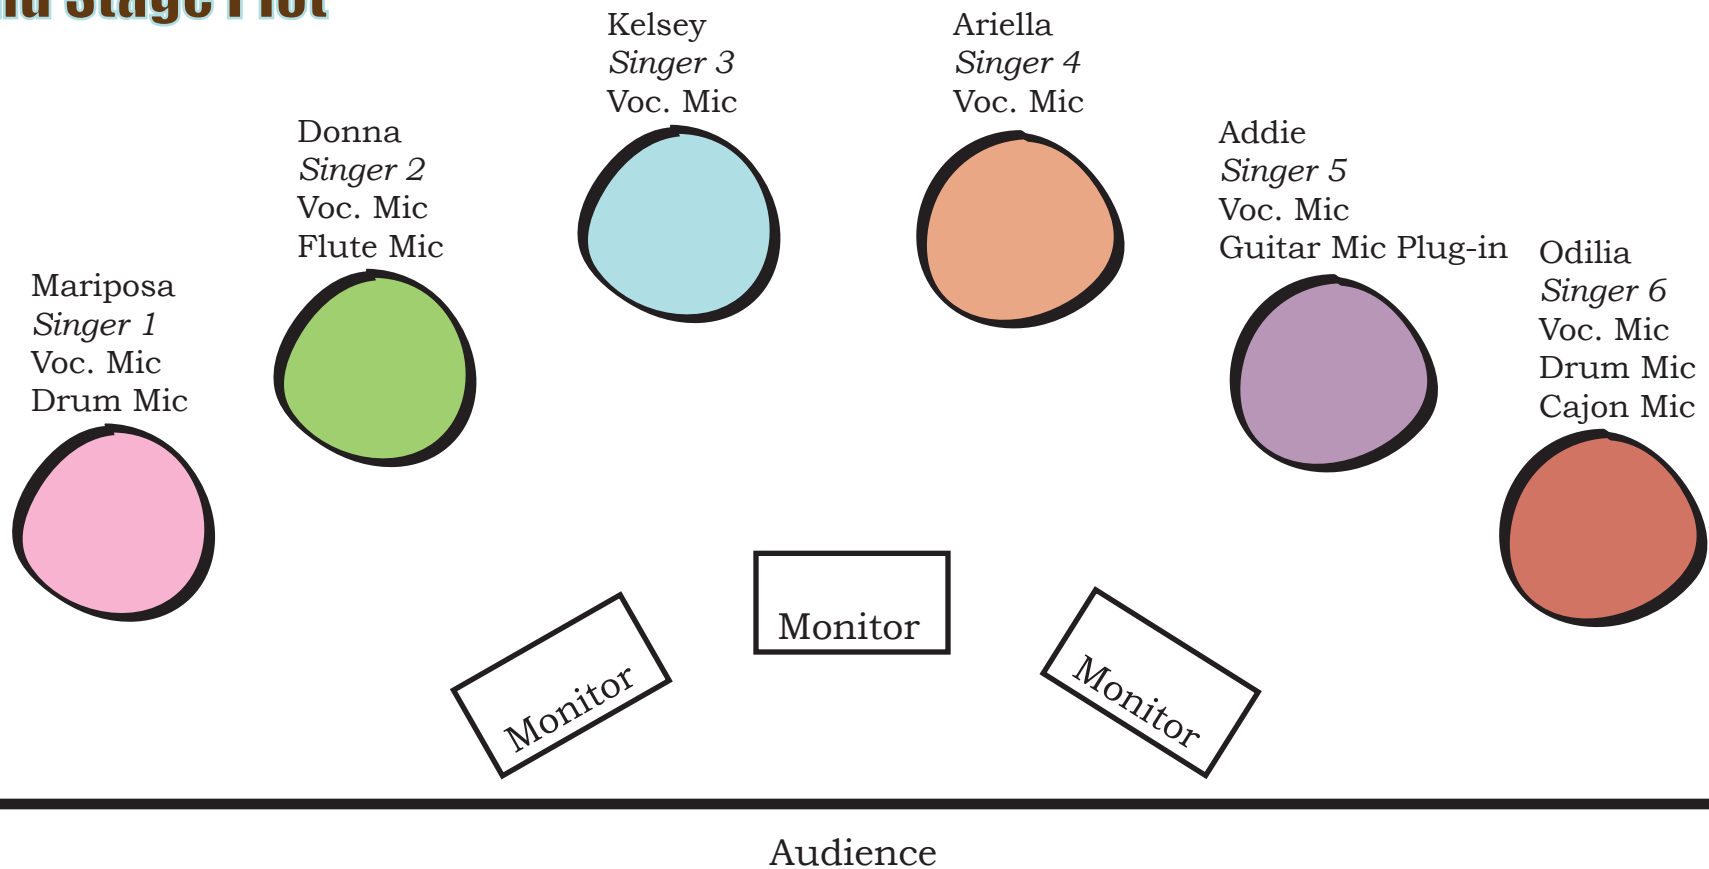

YEH DE DE Tech Rider and Stage Plot

- Stage: 12 x 12 or larger
- Sound Equipment: Mid-size PA system and 24-channel mixing board
- 6 vocal mics, 3 instrument mics, guitar mic plug-in, ukulele mic plug-in
- Instrument mics: Odilia's congas and Cajon; Addie's Guitar & Ukelele
- Setup in wide semi-circle that opens to audience
- Monitors: 2-3 monitors preferred.